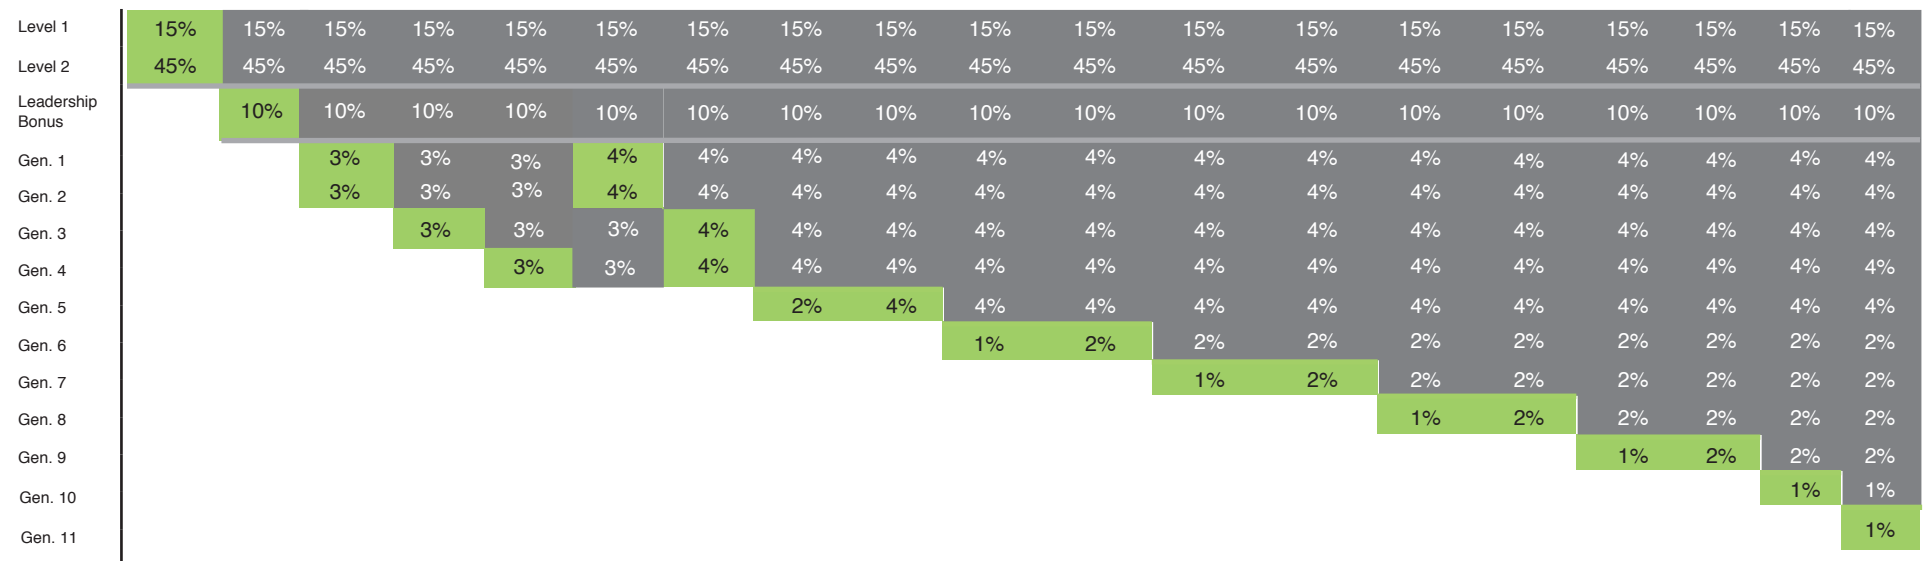

ForMor Revenue Sharing Plan Chart

Qualification	Brand Partner	Ruby	Emerald	Sapphire	Diamond	Diamond Elite	Blue Diamond	Blue Diamond Elite	Black Diamond	Black Diamond Elite	Presidential Diamond	Presidential Diamond Elite	Ambassador Diamond	Ambassador Diamond Elite	Crown Diamond	Crown Diamond Elite	Royal Diamond	Royal Diamond Elite	Imperial Diamond
Personal Volume	100	100	100	100	100	100	100	100	100	100	100	100	100	100	100	100	100	100	100
Leg #	0	2	4	5	6	6	6	6	6	6	6	6	6	6	6	6	6	8	8
Group Volume	0	0	1K	2.5K	5K	10K	15K	25K	35K	50K	75K	100K	125K	150K	200K	250K	500K	1M	2M

Indicates increased bonus percentages at each new Rank Level
 Indicates increased bonus percentages that remain unchanged from the previous Rank Level

TOTAL POTENTIAL BV PAYOUT: 100%